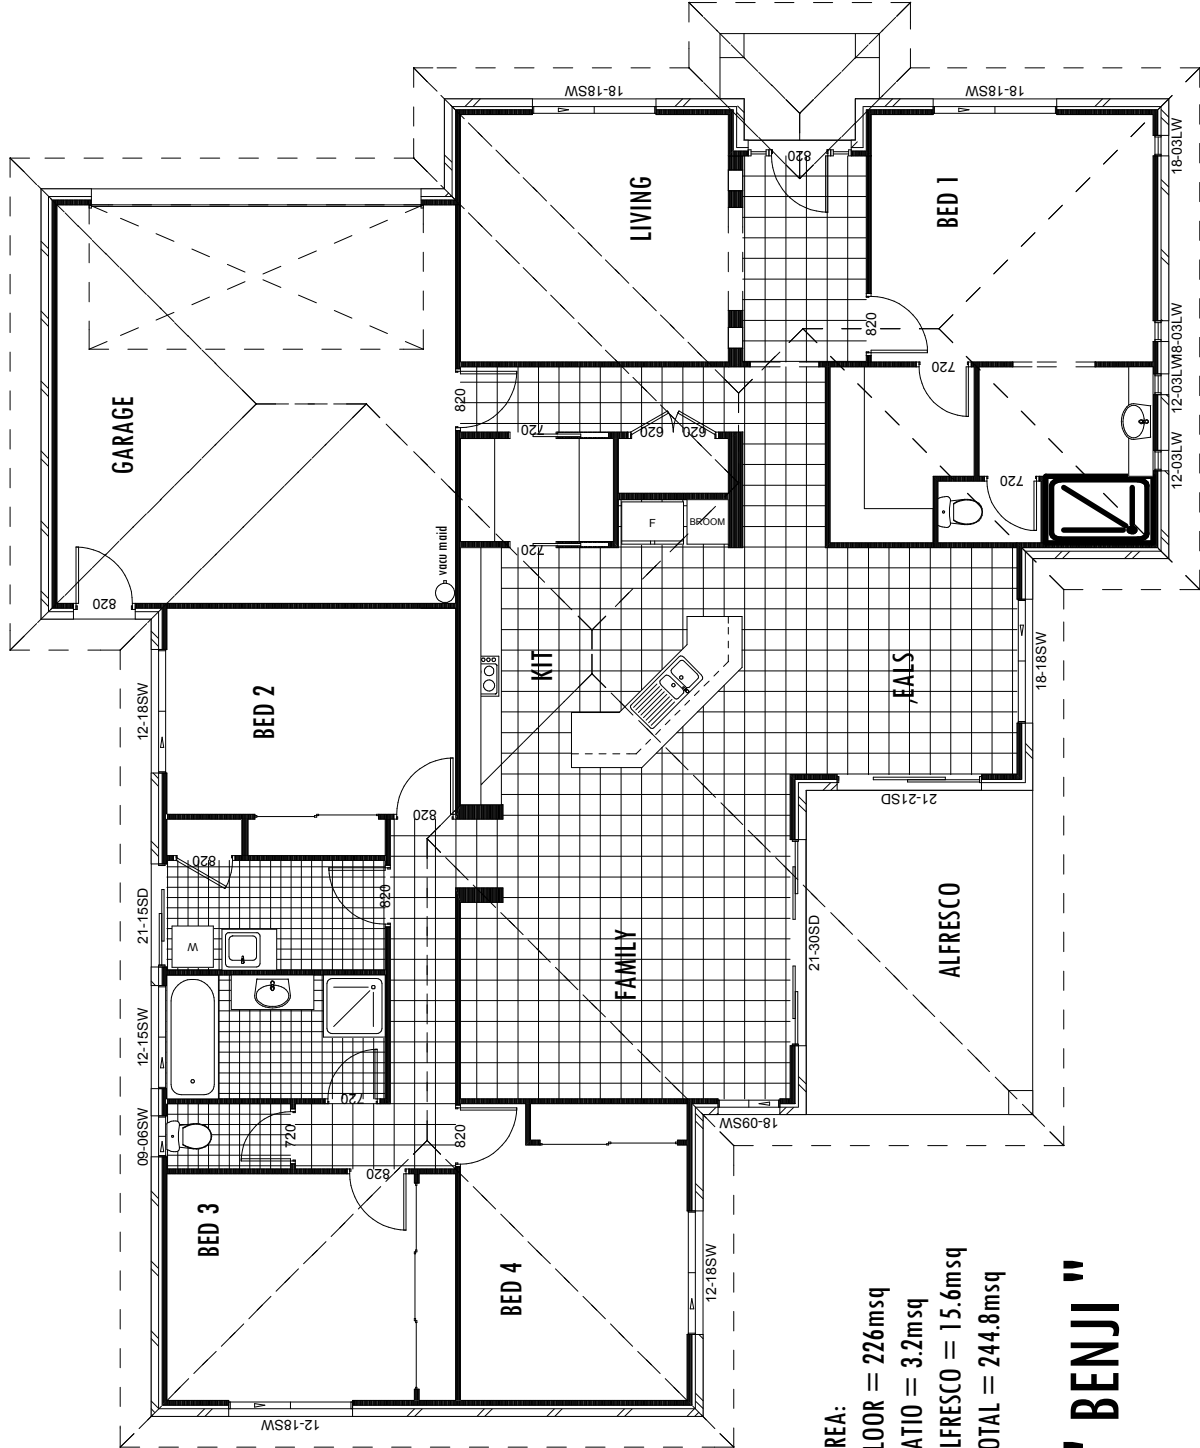

20,119

16,409

AREA:
FLOOR = 226msq
PATIO = 3.2msq
ALFRESCO = 15.6msq
TOTAL = 244.8msq

" BENJI "