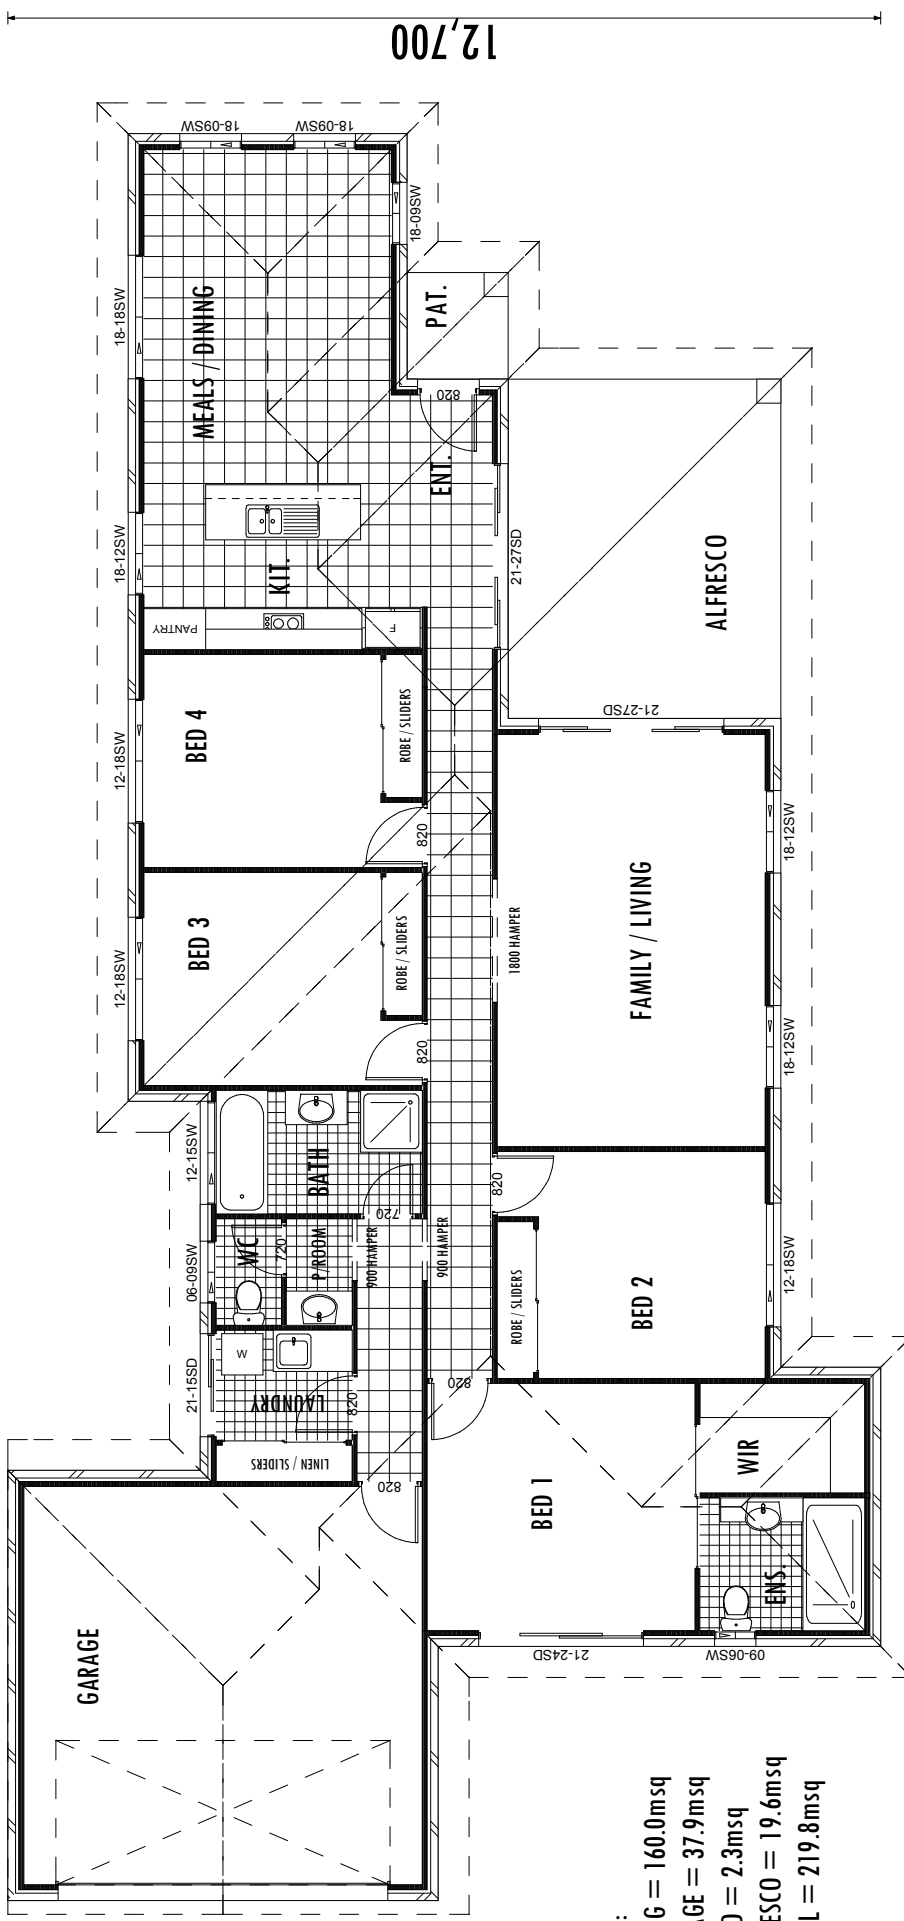

" JACKIE "

25,710

AREA:
 LIVING = 160.0msq
 GARAGE = 37.9msq
 PATIO = 2.3msq
 ALFRESCO = 19.6msq
 TOTAL = 219.8msq